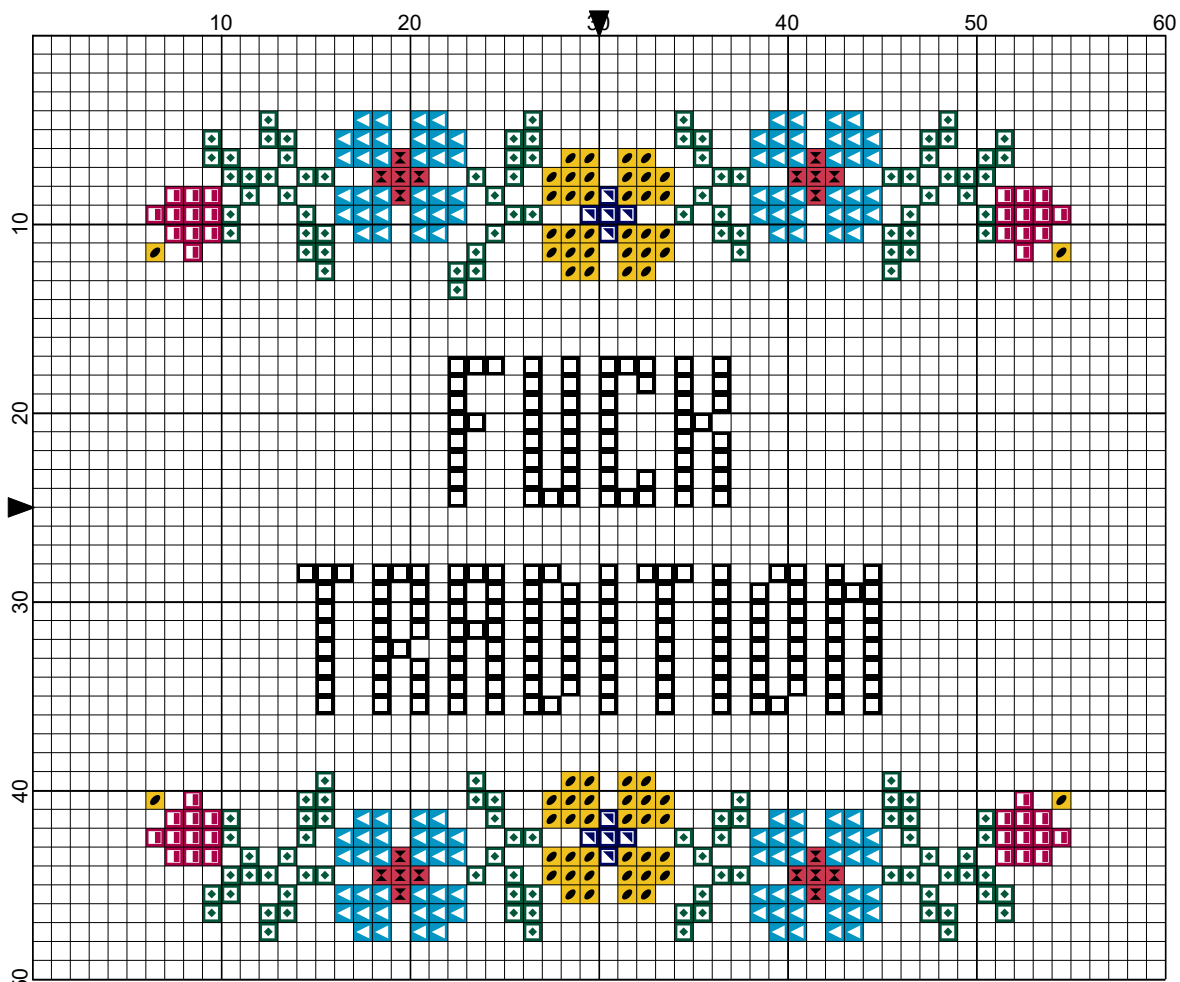

Fuck Tradition by Stephanie Leader

- Legend:
- DMC-310
 - DMC-820
 - DMC-150
 - DMC-728
 - DMC-500
 - DMC-3843
 - DMC-309

, Licensed to:

Fuck Tradition

Author: Stephanie Leader
Grid Size: 60W x 50H
Design Area: 2.72" x 2.44" (49 x 44 stitches)

Legend:

		[2]	DMC	310	black			[2]	DMC	728	golden yellow			[2]	DMC	309	rose - dp	
		[2]	DMC	820	royal blue - vy dk			[2]	DMC	500	blue green - vy dk							
		[2]	DMC	150	dusty rose - ul vy dk			[2]	DMC	3843	electric blue							